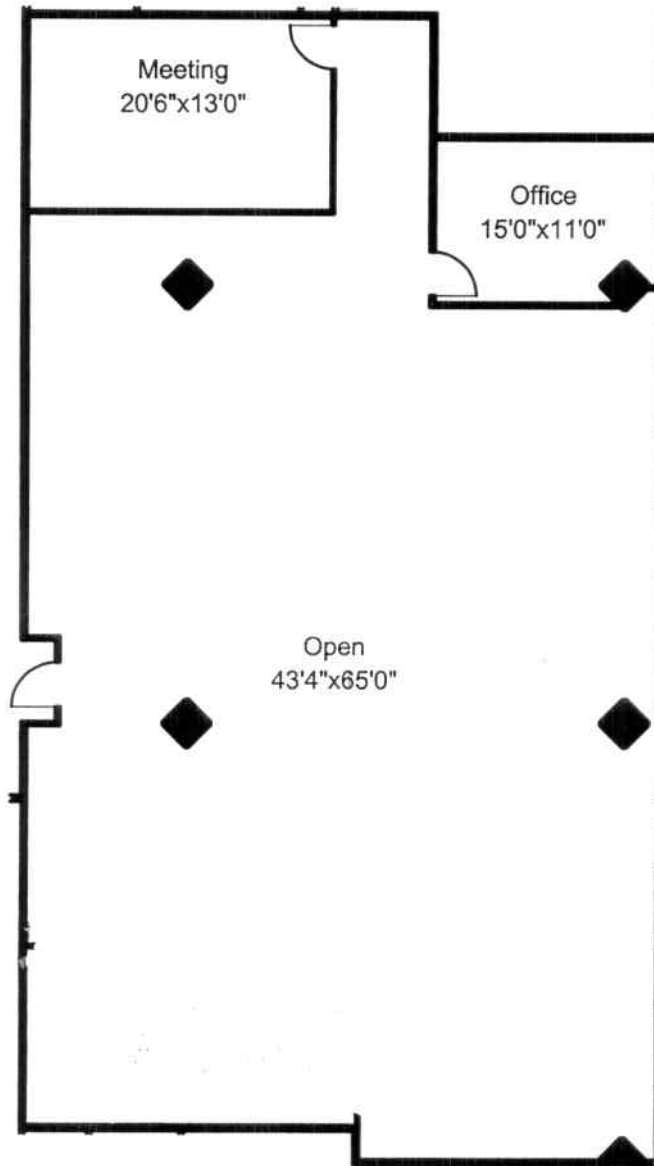

KEYPLAN

2235 SHEPPARD AVE EAST  
SUITE 105  
TORONTO ONTARIO, M2J 5B5  
TEL: 416.497.9332

PROJECT NAME  
ATRIA III  
2225 SHEPPARD AVE. E.  
TORONTO, ONTARIO

DRAWING NAME  
SUITE 1502

RENTABLE AREA:  
3,576 SQ. FT.